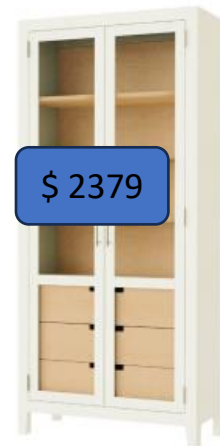

$ 2379

680798 WILLA II
H. 78", W. 35.75", D. 17"

OFFER VALID: 1/01/24 - 3/31/24
While supplies last!